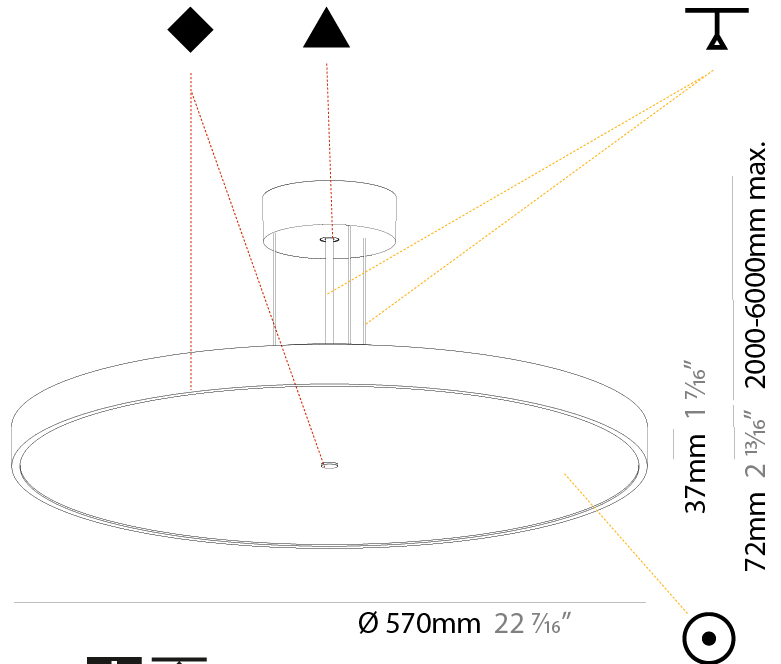

GENERAL

Series: Sign Diva
Subseries: Sign Diva
Brand: Prolicht
Division: Architectural
Mounting Type: Suspension
Mounting Location: Ceiling
Subcategory: Pendant

PHYSICAL

Shape: Round
Diameter (mm): 570
Diameter (in): 22 7/16
Height (mm): 72
Height (in): 2 13/16
Max. Overall Height (mm): 6072
Max. Overall Height (in): 239 1/16
Light Distribution: Direct
Weight (kg): 7.802
Weight (lbs): 17.2

Diffuser: PMMA - Opal / Micro-Prism / Sparkling Secret / Vintage Industrial with Shine Ring

Fixture Finish: SSR / BKV / CWI / CRY / HAB / UFT / ITA / RUA / FTG / MYG / LOD / PUS / FRO / FUP / KIA / POP / BLS / SPG / MEY / GOH / GUM / CHC / COM / ABZ / JAG / OBR / MOS / ROR

Fixture Material: Extruded Aluminum / Steel

Cable Details: 2000mm or 6000mm Transparent Cable

ELECTRICAL

Lamp Type: LED (Zhaga Standard)
Input Wattage (W): 58.3
Total Output Wattage (W): 53
Dimming: Tri-Mode (Non-Dimming and Phase Dimming (120Vac only) and 0-10V Dimming)
Driver Included: Yes
Driver Location: Integrated
Driver Type: Constant Current - Universal
Driver Class: Class 2
Input Voltage (V): 120 - 277
Constant Current (MA): 350

LED

Color Temperature (°K): 2700 / 3000 / 3500 / 4000
Max. Delivered Lumen (lm): 5060 / 6120 / 6233 / 6360
CRI: >90 CRI
Lamp Life (hrs): 50000

OPTICAL

RATINGS AND CERTIFICATIONS

Certified By: Certified for North American Standards
IP rating: IP20

PROJECT
TYPE
SPECIFIER
QUANTITY
DATE

A