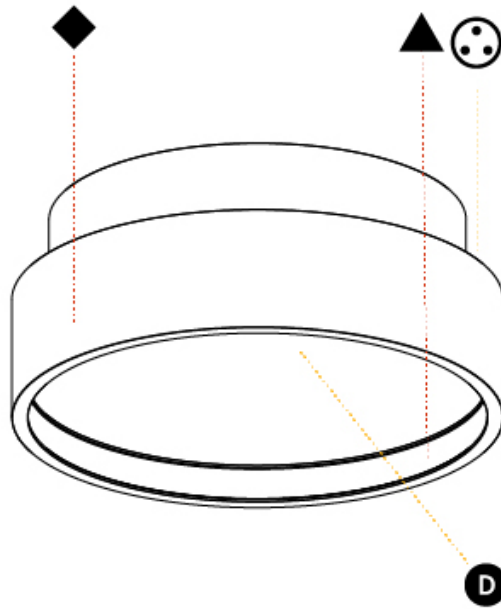

SIGN DIVA KORONA SURFACE

A3D095-

PROJECT	_____
TYPE	_____
SPECIFIER	_____
QUANTITY	_____
DATE	_____