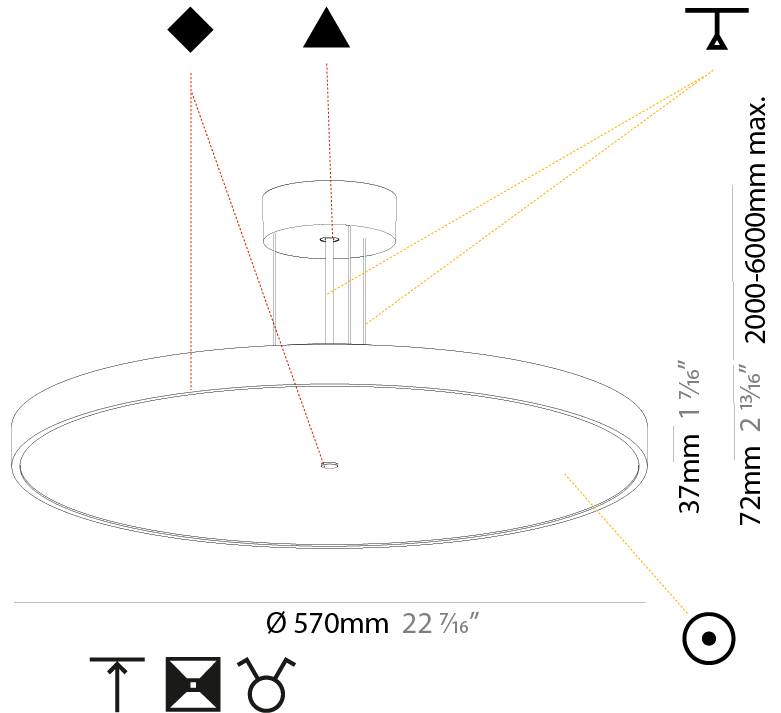

GENERAL

Series: Sign Diva
Subseries: Sign Diva
Brand: Prolicht
Division: Architectural
Mounting Type: Suspension
Mounting Location: Ceiling
Subcategory: Pendant

PHYSICAL

Shape: Round
Diameter (mm): 570
Diameter (in): 22 ⁷/₁₆"
Height (mm): 72
Height (in): 2 ¹³/₁₆"
Max. Overall Height (mm): 6072
Max. Overall Height (in): 239 ⁷/₁₆"
Light Distribution: Direct / Indirect
Weight (kg): 8.548
Weight (lbs): 18.85
Diffuser: PMMA - Opal / Micro-Prism / Sparkling Secret / Vintage Industrial with Shine Ring
Fixture Finish: SSR / BKV / CWI / CRY / HAB / UFT / ITA / RUA / FTG / MYG / LOD / PUS / FRO / FUP / KIA / POP / BLS / SPG / MEY / GOH / GUM / CHC / COM / ABZ / JAG / OBR / MOS / ROR
Fixture Material: Extruded Aluminum / Steel
Cable Details: 2000mm or 6000mm Transparent Cable

ELECTRICAL

Lamp Type: LED (Zhaga Standard)
Input Wattage (W): 80.3
Total Output Wattage (W): 53 / 18
Dimming: Tri-Mode (Non-Dimming and Phase Dimming (120Vac only) and 0-10V Dimming)
Driver Included: Yes
Driver Location: Integrated
Driver Type: Constant Current - Universal
Driver Class: Class 2
Input Voltage (V): 120 - 277
Constant Current (MA): 350

LED

Color Temperature (°K): 2700 / 3000 / 3500 / 4000
Max. Delivered Lumen (lm): 6110 / 7650 / 7801 / 7960
CRI: >90 CRI
Lamp Life (hrs): 50000

OPTICAL

RATINGS AND CERTIFICATIONS

Certified By: Certified for North American Standards
IP rating: IP20

A