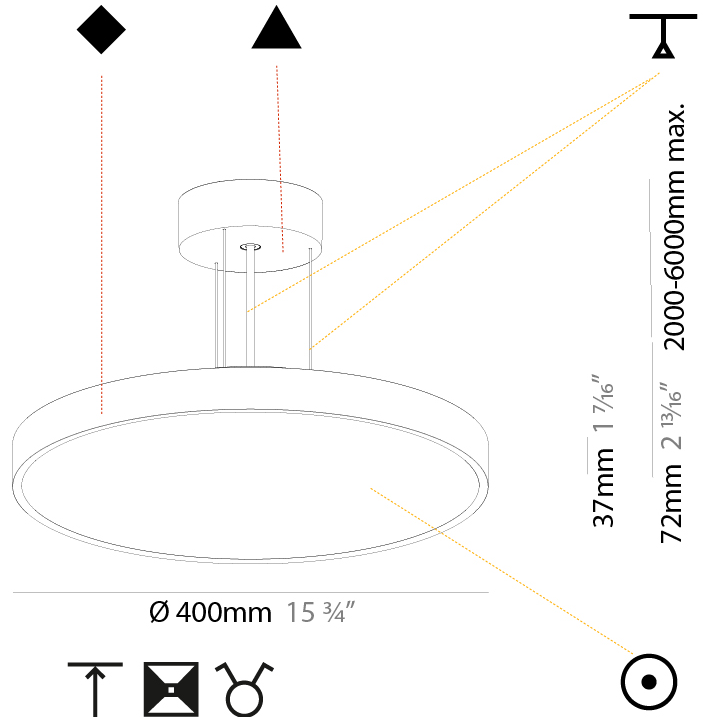

GENERAL

Series: Sign Diva
Subseries: Sign Diva
Brand: Prolicht
Division: Architectural
Mounting Type: Suspension
Mounting Location: Ceiling
Subcategory: Pendant

PHYSICAL

Shape: Round
Diameter (mm): 400
Diameter (in): 15 ³/₄
Height (mm): 72
Height (in): 2 ¹³/₁₆
Max. Overall Height (mm): 2072
Max. Overall Height (in): 81 ⁹/₁₆
Light Distribution: Direct / Indirect
Weight (kg): 3.398
Weight (lbs): 7.49
Diffuser: PMMA - Opal / Micro-Prism / Sparkling Secret / Vintage Industrial with Shine Ring
Fixture Finish: SSR / BKV / CWI / CRY / HAB / UFT / ITA / RUA / FTG / MYG / LOD / PUS / FRO / FUP / KIA / POP / BLS / SPG / MEY / GOH / GUM / CHC / COM / ABZ / JAG / OBR / MOS / ROR
Fixture Material: Extruded Aluminum / Steel
Cable Details: 2000mm or 6000mm Transparent Cable

ELECTRICAL

Lamp Type: LED (Zhaga Standard)
Input Wattage (W): 34.1
Total Output Wattage (W): 16 / 12
Dimming: Tri-Mode (Non-Dimming and Phase Dimming (120Vac only) and 0-10V Dimming)
Driver Included: Yes
Driver Location: Integrated
Driver Type: Constant Current - Universal
Driver Class: Class 2
Input Voltage (V): 120 - 277
Constant Current (MA): 500

LED

Color Temperature (°K): 2700 / 3000 / 3500 / 4000
Max. Delivered Lumen (lm): 2676 / 2651 / 2681 / 2736
CRI: >90 CRI
Lamp Life (hrs): 50000

OPTICAL

RATINGS AND CERTIFICATIONS

Certified By: Certified for North American Standards
IP rating: IP20

A