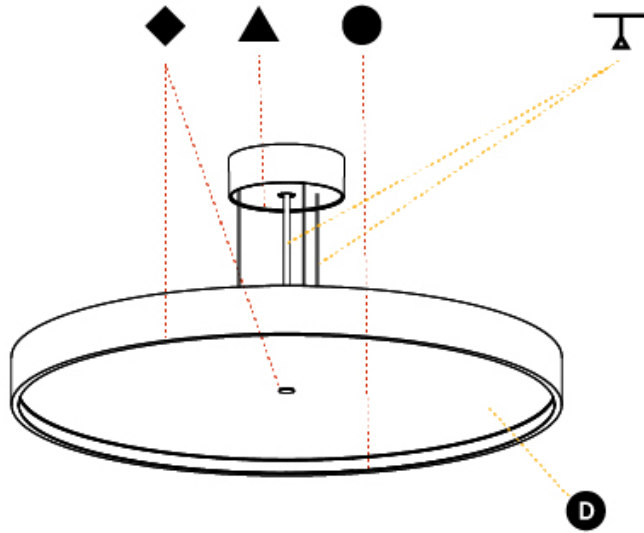

SIGN DIVA KORONA SUSPENSION

A300013-

PROJECT	_____
TYPE	_____
SPECIFIER	_____
QUANTITY	_____
DATE	_____