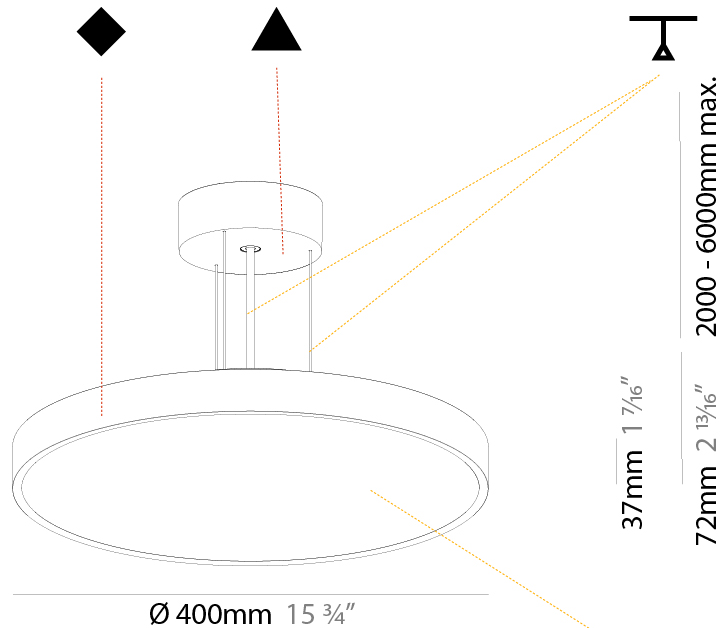

GENERAL

Series: Sign Diva
Subseries: Sign Diva
Brand: Prolicht
Division: Architectural
Mounting Type: Suspension
Mounting Location: Ceiling
Subcategory: Pendant

PHYSICAL

Shape: Round
Diameter (mm): 400
Diameter (in): 15 3/4
Height (mm): 72
Height (in): 2 13/16
Max. Overall Height (mm): 2072
Max. Overall Height (in): 81 9/16
Light Distribution: Direct
Weight (kg): 2.972
Weight (lbs): 6.55
Diffuser: PMMA - Opal / Micro-Prism / Sparkling Secret / Vintage Industrial with Shine Ring
Fixture Finish: SSR / BKV / CWI / CRY / HAB / UFT / ITA / RUA / FTG / MYG / LOD / PUS / FRO / FUP / KIA / POP / BLS / SPG / MEY / GOH / GUM / CHC / COM / ABZ / JAG / OBR / MOS / ROR
Fixture Material: Extruded Aluminum / Steel
Cable Details: 2000mm or 6000mm Transparent Cable

ELECTRICAL

Lamp Type: LED (Zhaga Standard)
Input Wattage (W): 19.8
Total Output Wattage (W): 16
Dimming: Tri-Mode (Non-Dimming and Phase Dimming (120Vac only) and 0-10V Dimming)
Driver Included: Yes
Driver Location: Integrated
Driver Type: Constant Current - Universal
Driver Class: Class 2
Input Voltage (V): 120 - 277
Constant Current (MA): 500

LED

Color Temperature (°K): 2700 / 3000 / 3500 / 4000
Max. Delivered Lumen (lm): 1160 / 1733 / 1741 / 1776
CRI: >90 CRI
Lamp Life (hrs): 50000

OPTICAL

RATINGS AND CERTIFICATIONS

Certified By: Certified for North American Standards
IP rating: IP20