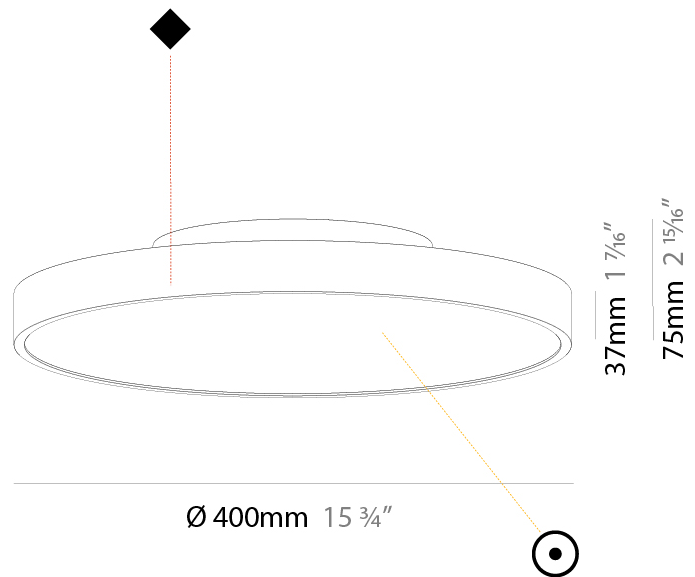

GENERAL

Series: Sign Diva
Subseries: Sign Diva
Brand: Prolicht
Division: Architectural
Mounting Type: Surface
Mounting Location: Ceiling
Subcategory: Ambient

PHYSICAL

Shape: Round
Diameter (mm): 400
Diameter (in): 15 3/4
Height (mm): 75
Height (in): 2 15/16
Light Distribution: Direct
Weight (kg): 2.306
Weight (lbs): 5.084

Diffuser: PMMA - Opal/Micro-Prism/Sparkling Secret/Vintage Industrial with Shine Ring

Fixture Finish: SSR / BKV / CWI / CRY / HAB / UFT / ITA / RUA / FTG / MYG / LOD / PUS / FRO / FUP / KIA / POP / BLS / SPG / MEY / GOH / GUM / CHC / COM / ABZ / JAG / OBR / MOS / ROR

Fixture Material: Extruded Aluminum / Steel

ELECTRICAL

Lamp Type: LED (Zhaga Standard)
Input Wattage (W): 19.8
Total Output Wattage (W): 16
Dimming: Tri-Mode (Non-Dimming and Phase Dimming (120Vac only) and 0-10V Dimming)
Driver Included: Yes
Driver Location: Integrated
Driver Type: Constant Current - Universal
Driver Class: Class 2
Input Voltage (V): 120 - 277
Constant Current (MA): 500

LED

Color Temperature (°K): 3000 / 3500 / 4000
Max. Delivered Lumen (lm): 2260 / 2293 / 2340
CRI: >90 CRI
Lamp Life (hrs): 50000

OPTICAL

RATINGS AND CERTIFICATIONS

Certified By: Certified for North American Standards
IP rating: IP20