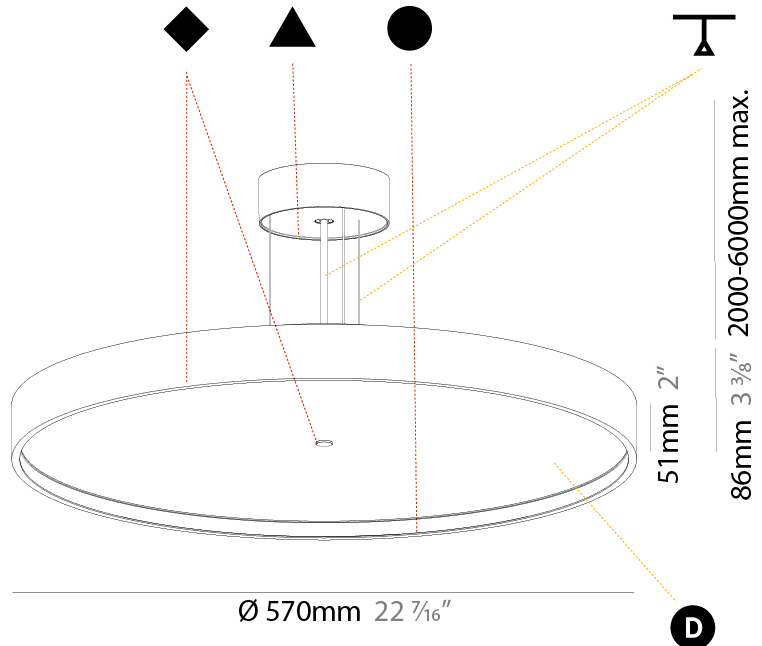

GENERAL

Series: Sign Diva
Subseries: Sign Diva Korona
Brand: Prolicht
Division: Architectural
Mounting Type: Suspension
Mounting Location: Ceiling
Subcategory: Pendant

PHYSICAL

Shape: Round
Diameter (mm): 570
Diameter (in): 22 ⁷/₁₆"
Height (mm): 86
Height (in): 3 ³/₈"
Light Distribution: Direct
Weight (kg): 8.067
Weight (lbs): 17.78
Diffuser: PMMA - Opal / Micro-Prism / Sparkling Secret / Vintage Industrial
Fixture Finish: SSR / BKV / CWI / CRY / HAB / UFT / ITA / RUA / FTG / MYG / LOD / PUS / FRO / FUP / KIA / POP / BLS / SPG / MEY / GOH / GUM / CHC / COM / ABZ / JAG / OBR / MOS / ROR
Fixture Material: Extruded Aluminum / Steel
Cable Details: 2,000mm/78 3/4" or 6,000mm/236 1/4" Transparent Cable

ELECTRICAL

Lamp Type: LED (Zhaga Standard)
Input Wattage (W): 49
Total Output Wattage (W): 46.9
Dimming: Tri-Mode (Non-Dimming and Phase Dimming (120Vac only) and 0-10V Dimming)
Driver Included: Yes
Driver Location: Integrated
Driver Type: Constant Current - Universal
Driver Class: Class 2
Input Voltage (V): 120 - 277
Constant Current (MA): 350

LED

Color Temperature (°K): 2700 / 3000 / 3500 / 4000
Max. Delivered Lumen (lm): 4978 / 5337 / 5384 / 5494
Nominal Lumen (lm): 6199 / 6646 / 6705 / 6842
CRI: >90 CRI
Lamp Life (hrs): 50000

OPTICAL

RATINGS AND CERTIFICATIONS

Certified By: Certified for North American Standards
IP rating: IP20