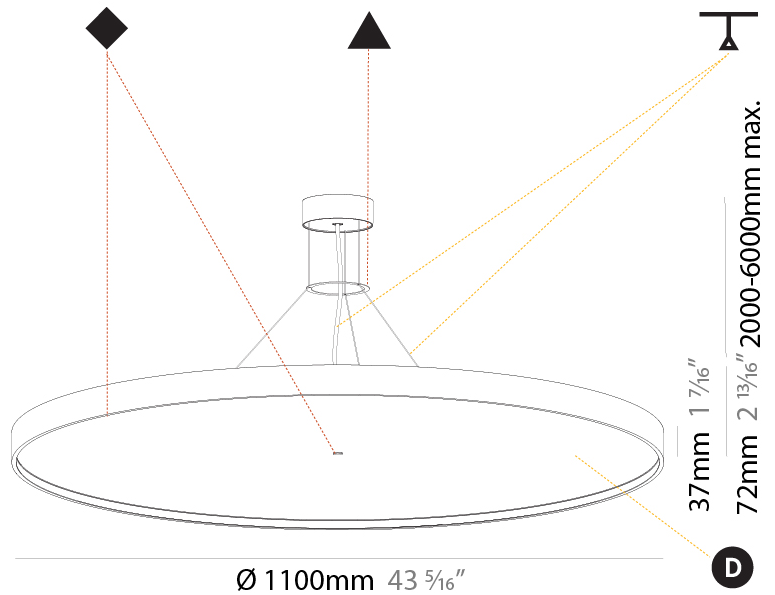

GENERAL

Series: Sign Diva
Subseries: Sign Diva
Brand: Prolicht
Division: Architectural
Mounting Type: Suspension
Mounting Location: Ceiling
Subcategory: Pendant

PHYSICAL

Shape: Round
Diameter (mm): 1100
Diameter (in): 43 ⁵/₁₆"
Height (mm): 72
Height (in): 2 ¹³/₁₆"
Light Distribution: Direct / Indirect
Weight (kg): 20.78
Weight (lbs): 45.81
Diffuser: PMMA - Opal / Micro-Prism / Sparkling Secret / Vintage Industrial
Fixture Finish: SSR / BKV / CWI / CRY / HAB / UFT / ITA / RUA / FTG / MYG / LOD / PUS / FRO / FUP / KIA / POP / BLS / SPG / MEY / GOH / GUM / CHC / COM / ABZ / JAG / OBR / MOS / ROR
Fixture Material: Extruded Aluminum / Steel
Cable Details: 2,000mm/78 3/4" or 6,000mm/236 1/4" Transparent Cable

ELECTRICAL

Lamp Type: LED (Zhaga Standard)
Input Wattage (W): 169.4 / 28.6
Total Output Wattage (W): 135 / 24
Dimming: Tri-Mode (Non-Dimming and Phase Dimming (120Vac only) and 0-10V Dimming)
Driver Included: Yes
Driver Location: Integrated
Driver Type: Constant Current - Universal
Driver Class: Class 2
Input Voltage (V): 120 - 277
Constant Current (MA): 600 / 350

LED

Color Temperature (°K): 2700 / 3000 / 3500 / 4000
Max. Delivered Lumen (lm): 20030 / 20610 / 21050 / 21480
CRI: >90 CRI
Lamp Life (hrs): 50000

OPTICAL

RATINGS AND CERTIFICATIONS

Certified By: Certified for North American Standards
IP rating: IP20

PROJECT
TYPE
SPECIFIER
QUANTITY
DATE